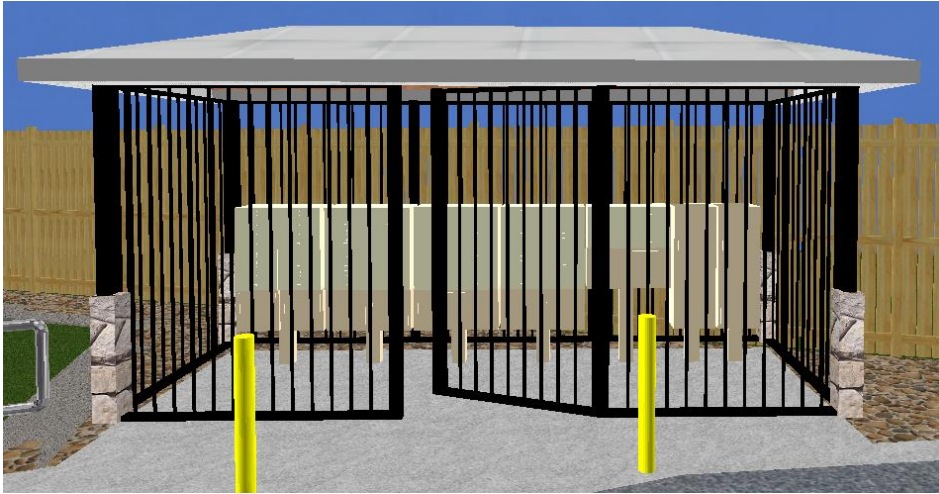

The Mailbox Pavilion Solution

West Side Pavilion - Ascend Terrace.

- ✓ **Approved** by USPS and CoSA with ADA access and space requirements.
- ✓ **Affordable** - Cost to each owner is \$50 a year or < \$5 a month. 8-year payoff. This covers both pavilions, east and west.
- ✓ **Proven** solution according to SAPD and as demonstrated in other communities.
- ✓ **Fully equipped** with cameras and keypads with unique codes to each resident.

Harris Ranch

V.J. Vistas

Rampart Crossing

Neighbors serving Neighbors for a Better Community

The Mailbox Pavilion Solution

East Side Pavilion - Shelbritt Rd.

- ✓ • **Approved** by USPS and CoSA with ADA access and space requirements.
- ✓ • **Affordable** - Cost to each owner is \$50 a year or < \$5 a month. 8-year payoff. This covers both pavilions, east and west.
- ✓ • **Proven** solution according to SAPD and as demonstrated in other communities.
- ✓ • **Fully equipped** with cameras and keypads with unique codes to each resident.

Mail is a crime of opportunity. Thieves will look elsewhere with this solution in place.

San Antonio Police

We have not seen any further mail crime since the pavilion was installed.

Resident at Rampart Crossing