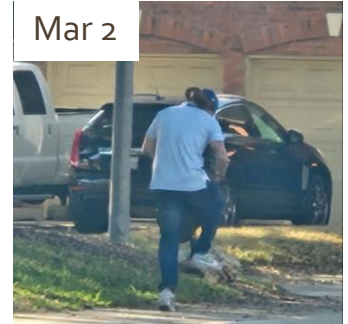

Security Situation in Oakland Heights

- The mailbox crimes has become a serious problem over the last 2 years.
- Average is now every two weeks in Oakland Heights.
- March alone has had 5 reported incidences.

Feb 10

Feb 16

Mar 2

Newer mailboxes are opened in the front with stolen USPS keys or compressed air. Most of these go unnoticed because they close the doors afterward.

Older mailboxes have the back doors forced open

KEY FACTS

- Both newer boxes and older boxes are targets.
- In their current locations, there is no viable way to secure them.
- Cameras alone are not a deterrent; thieves cover their faces and mask license plates.